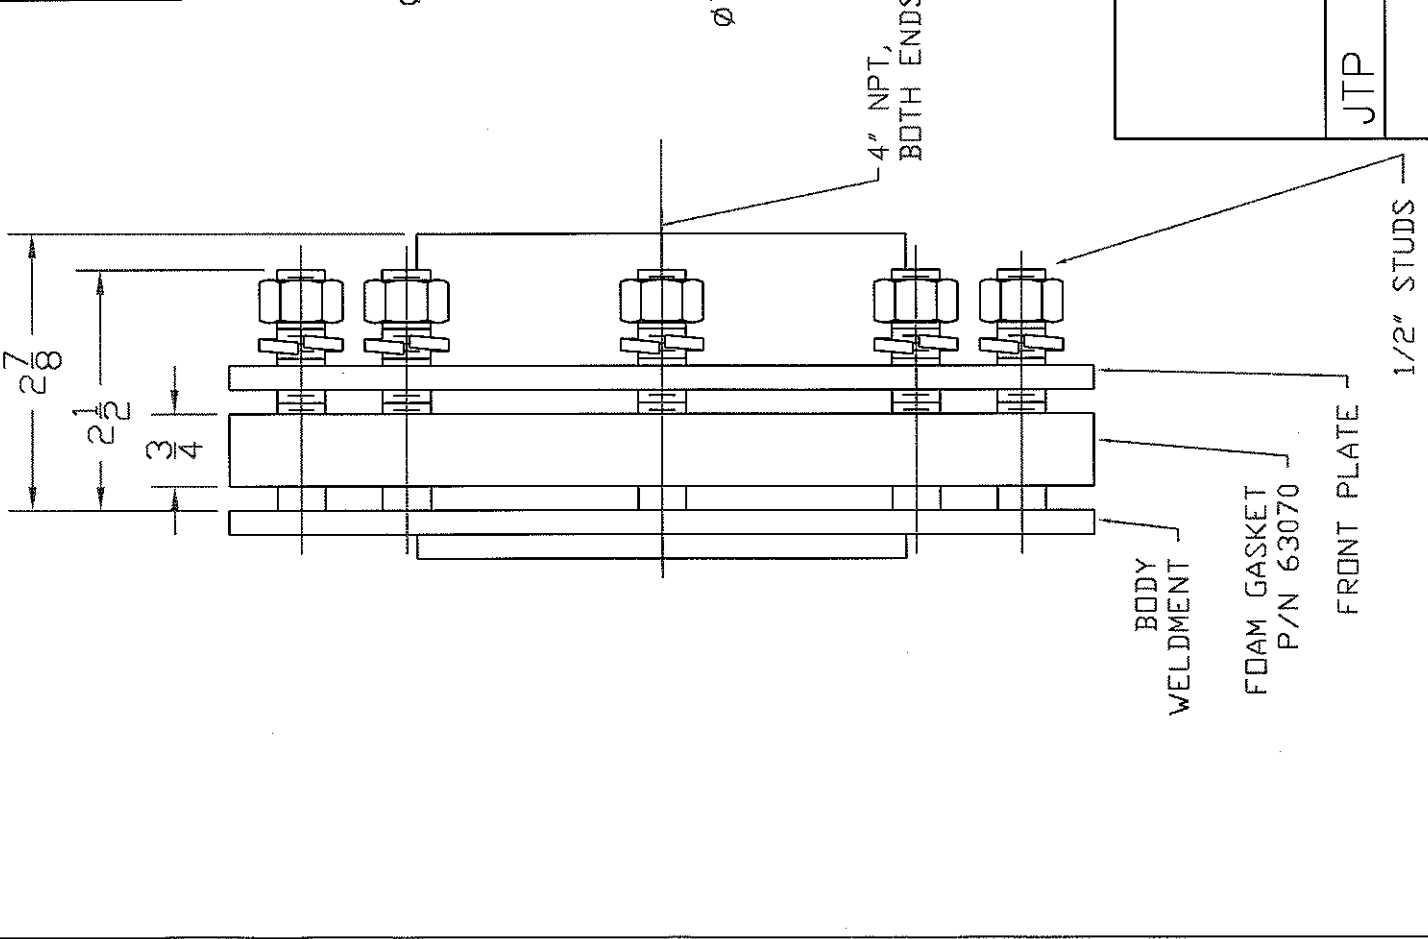

REVISIONS				
ZONE	REV	DESCRIPTION	DATE	APPROVED

<b>NORWESCO</b>	
ST. BONIFACIUS, MN	
4" STAINLESS STEEL	
FITTING ASSEMBLY	
SIZE	FSCM NO.
A	63069
DWG NO.	63069
SCALE	1/2
SHEET	

JTP	07JUN02	REV