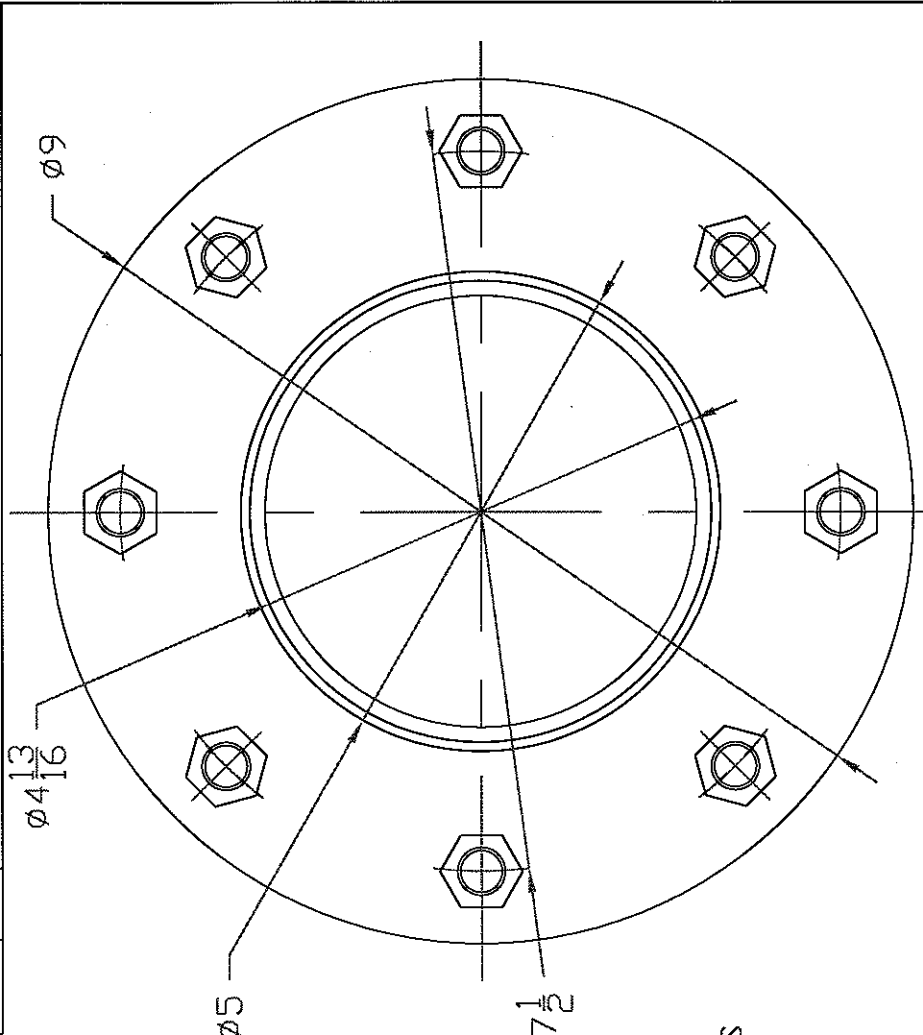

REVISIONS				
ZONE	REV	DESCRIPTION	DATE	APPROVED

<b>NORWESCO</b>	
ST. BONIFACIUS, MN	
4" STAINLESS STEEL	
FITTING ASSEMBLY	
SIZE	FSCM NO.
A	63069
DWG NO.	63069
SCALE	1/2
SHEET	

JTP	07JUN02	REV