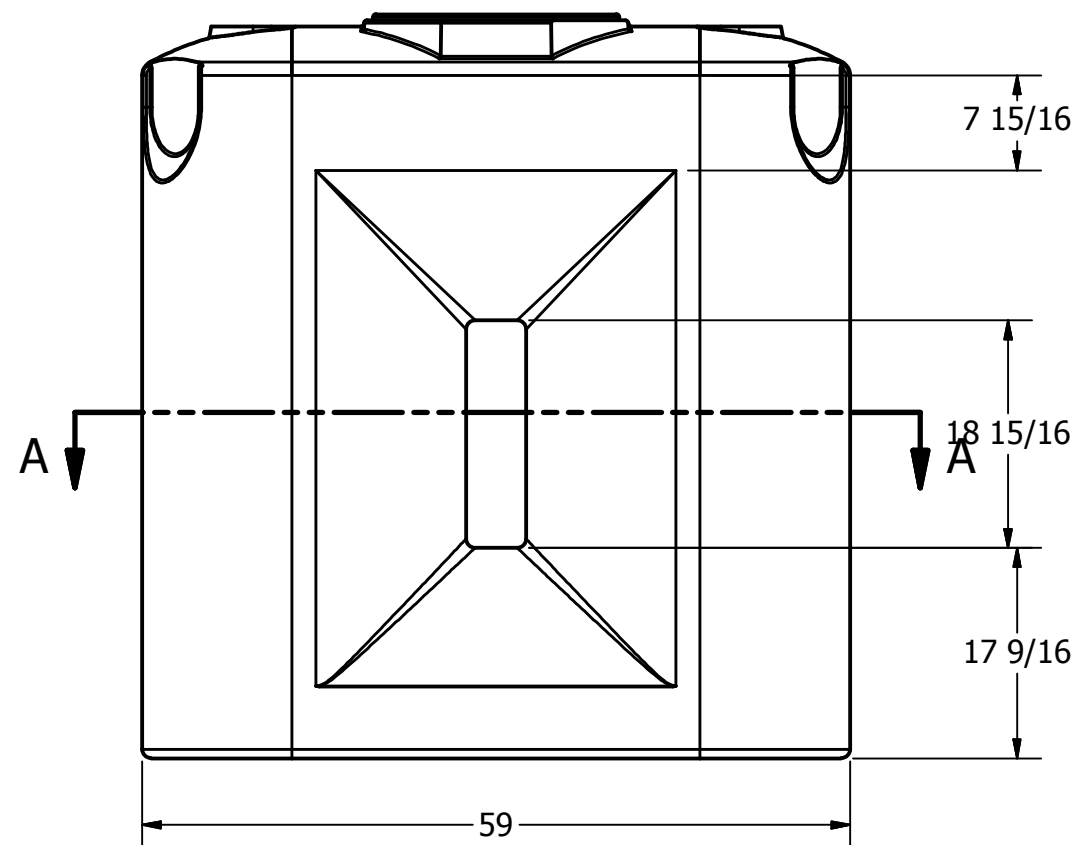

SECTION A-A
SCALE 1 / 16

DRAWN Paulson	4/25/2017	 NORWESCO, INC. SAINT BONIFACIUS, MN TITLE		
CHECKED				
QA				
MFG				
APPROVED		SIZE B	DWG NO	REV
		SCALE: 1/16	SHEET 1 OF 1	