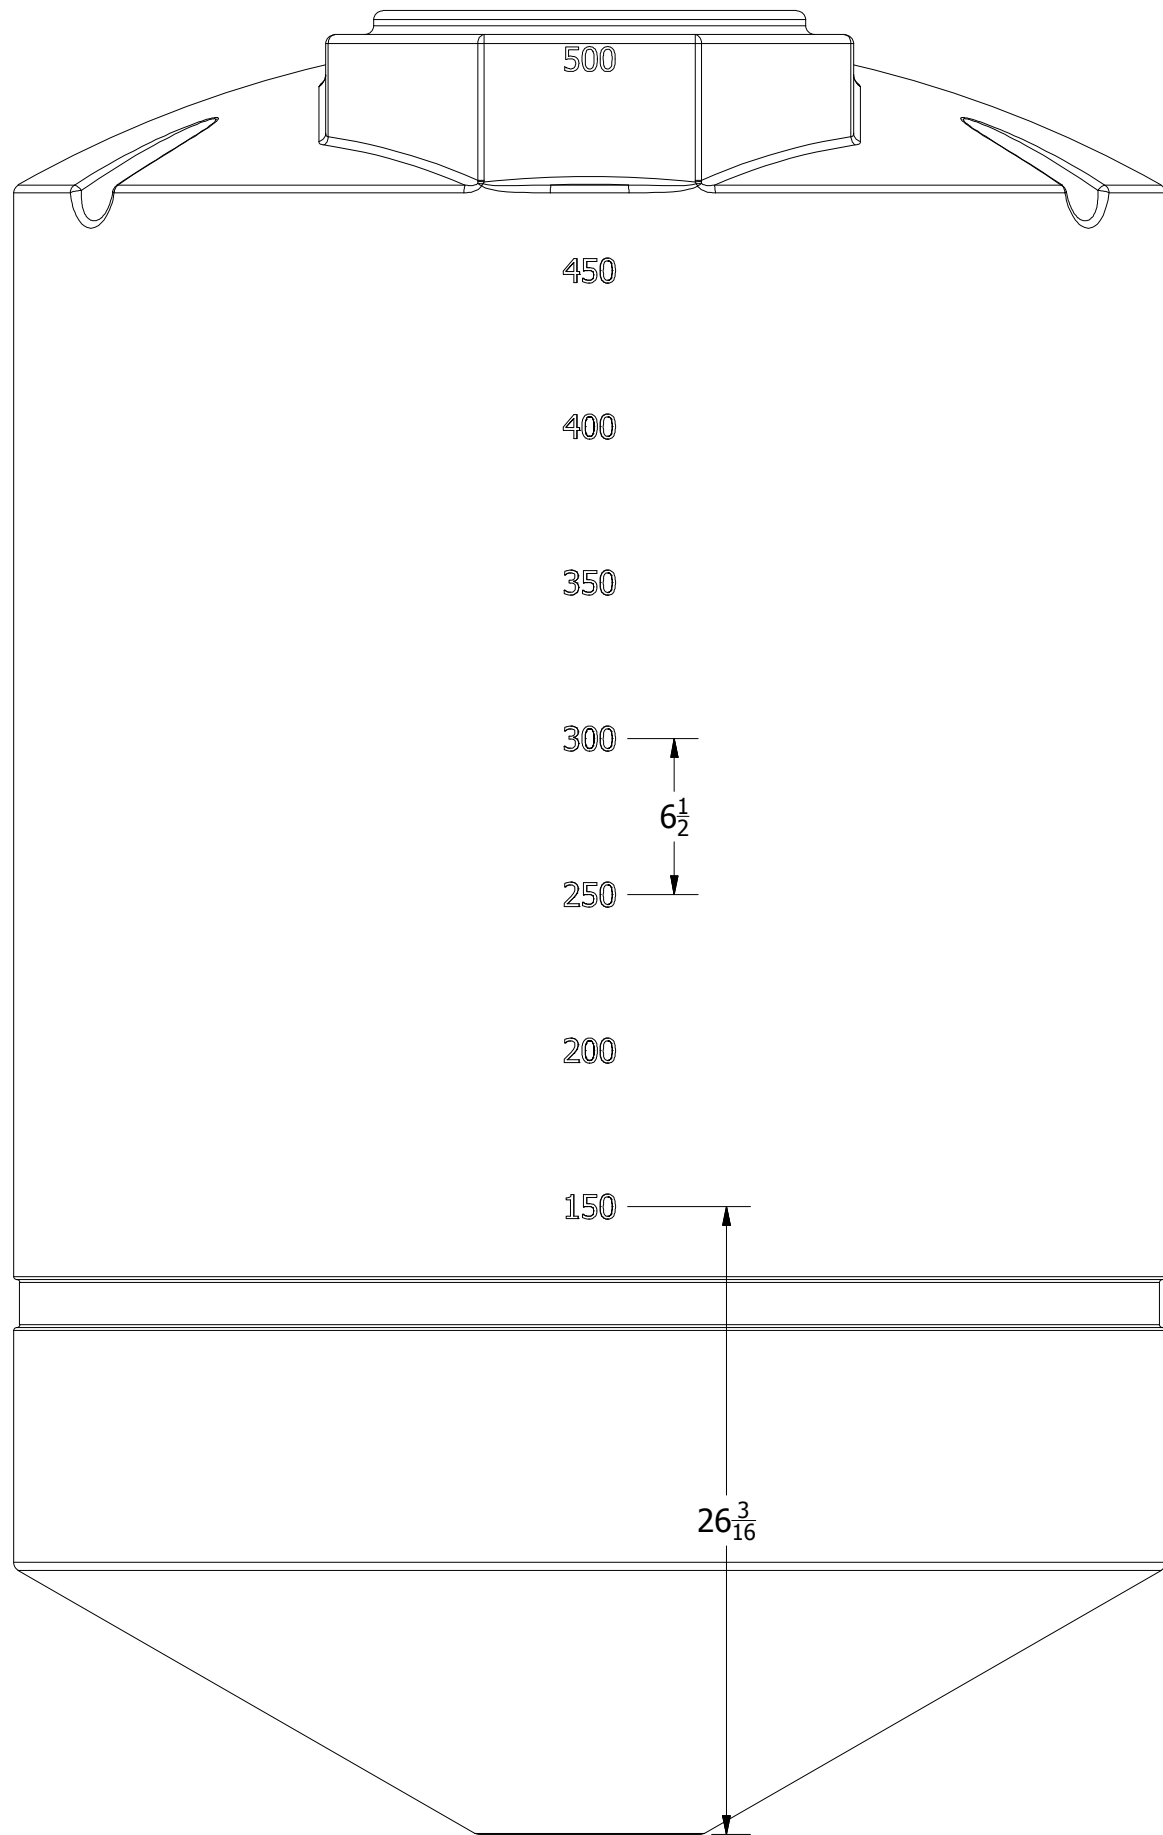

REVISION HISTORY				
REV	DESCRIPTION	DATE	AUTHOR	
A	REDRAWN	8/21/1997		
B	DIMENSION ADDED	3/21/2000		
C	REDRAWN	7/24/2013	Michael Holden	
DRAWN Jerry Paulson		8/21/1997	 NORWESCO NORWESCO, INC. SAINT BONIFACIUS, MN TITLE 500 GALLON CONE BOTTOM TANK	
CHECKED				
QA				
MFG				
APPROVED				
		SIZE B	DWG NO	REV C
		SCALE: 1/16	SHEET 1 OF 2	

DRAWN Jerry Paulson	8/21/1997	 NORWESCO NORWESCO, INC. SAINT BONIFACIUS, MN		
CHECKED		TITLE		
QA		500 GALLON CONE BOTTOM TANK		
MFG				
APPROVED				
		SIZE B	DWG NO	REV C
		SCALE: 1/16	SHEET 2 OF 2	