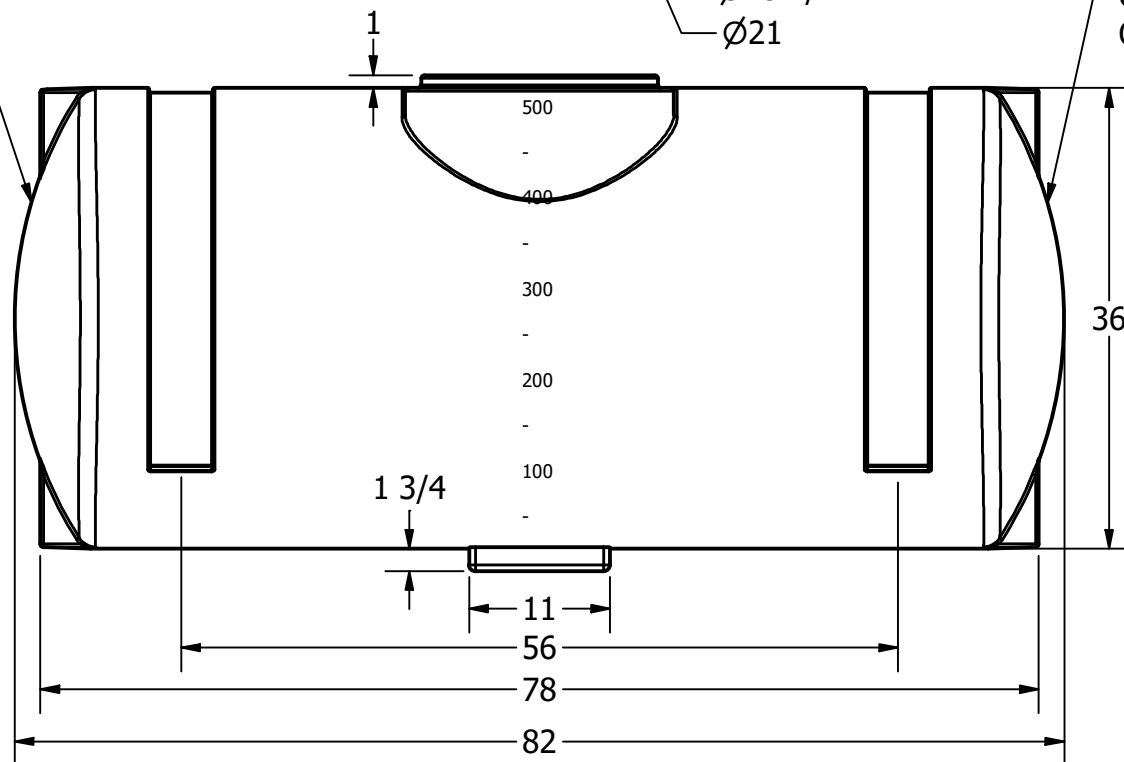

$\varnothing 16 \frac{3}{8}$   
 $\varnothing 18 \frac{1}{2}$   
 $\varnothing 21$

GALLON MARKS  
ON THIS END

GALLON MARKS  
ON THIS END

DRAWN	Liv Oltean	4-26-2019	 <b>NORWESCO</b> NORWESCO, INC. SAINT BONIFACIUS, MN	
CHECKED			TITLE	
QA			500 GALLON ELLIPTICAL OFFSET MANWAY	
MFG			SIZE	DWG NO
APPROVED			<b>B</b>	
			SCALE: 1/16	REV
			SHEET 1 OF 1	