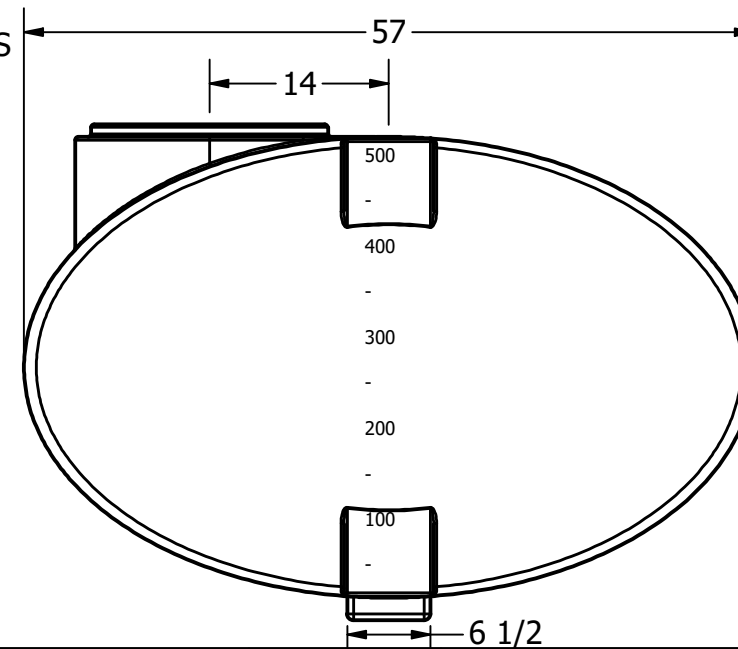

$\varnothing 16 \frac{3}{8}$   
 $\varnothing 18 \frac{1}{2}$   
 $\varnothing 21$

GALLON MARKS  
ON THIS END

GALLON MARKS  
ON THIS END

DRAWN	Liv Oltean	4-26-2019	 <b>NORWESCO</b> NORWESCO, INC. SAINT BONIFACIUS, MN	
CHECKED			TITLE	
QA			500 GALLON ELLIPTICAL OFFSET MANWAY	
MFG			SIZE	DWG NO
APPROVED			<b>B</b>	
			SCALE: 1/16	REV
			SHEET 1 OF 1	