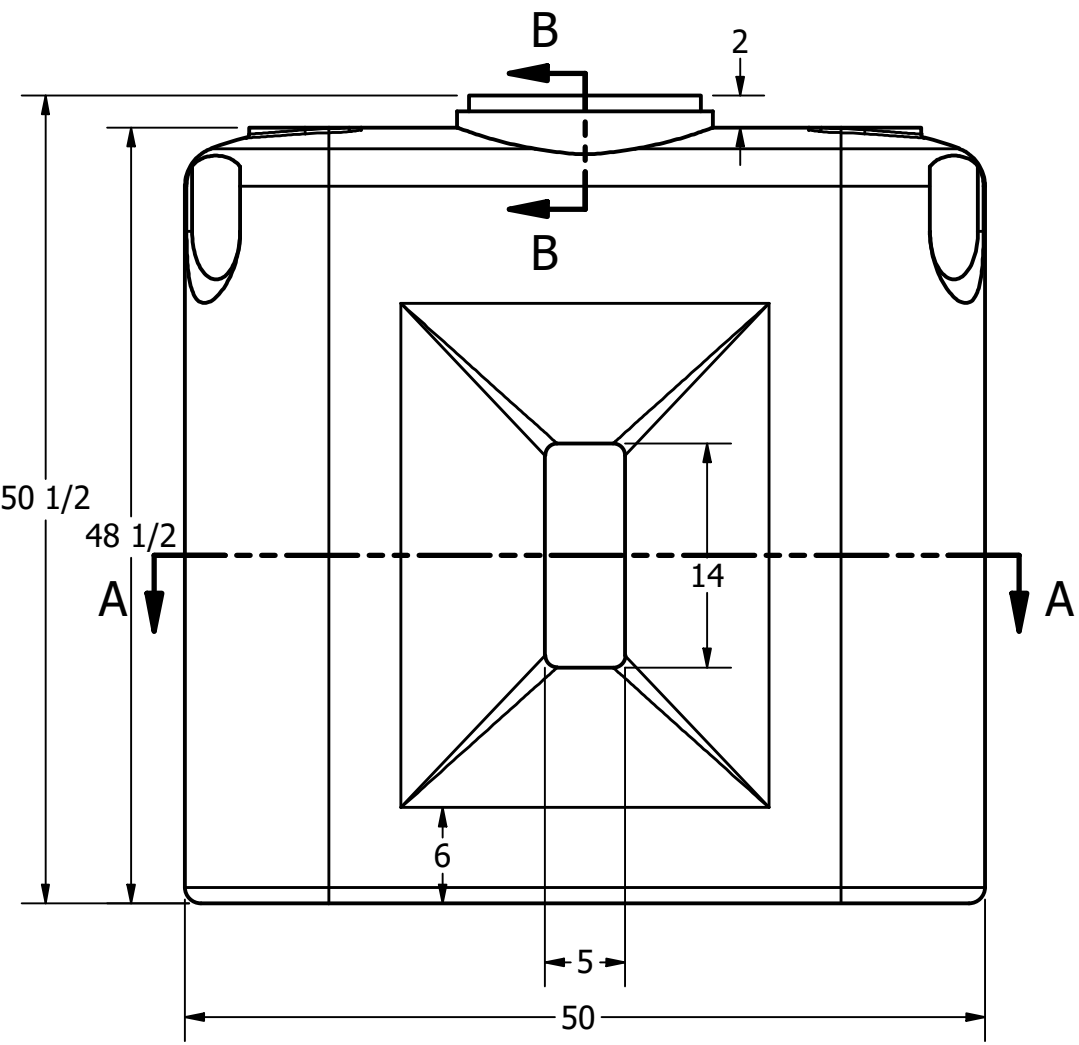

SECTION A-A
SCALE 1/12

SECTION B-B
SCALE 1/12

DRAWN Liv Oltean	3/20/2019	 NORWESCO, INC. SAINT BONIFACIUS, MN TITLE		
CHECKED				
QA		SIZE B	DWG NO	REV
MFG		SCALE: 1/16		
APPROVED		SHEET 1 OF 1		