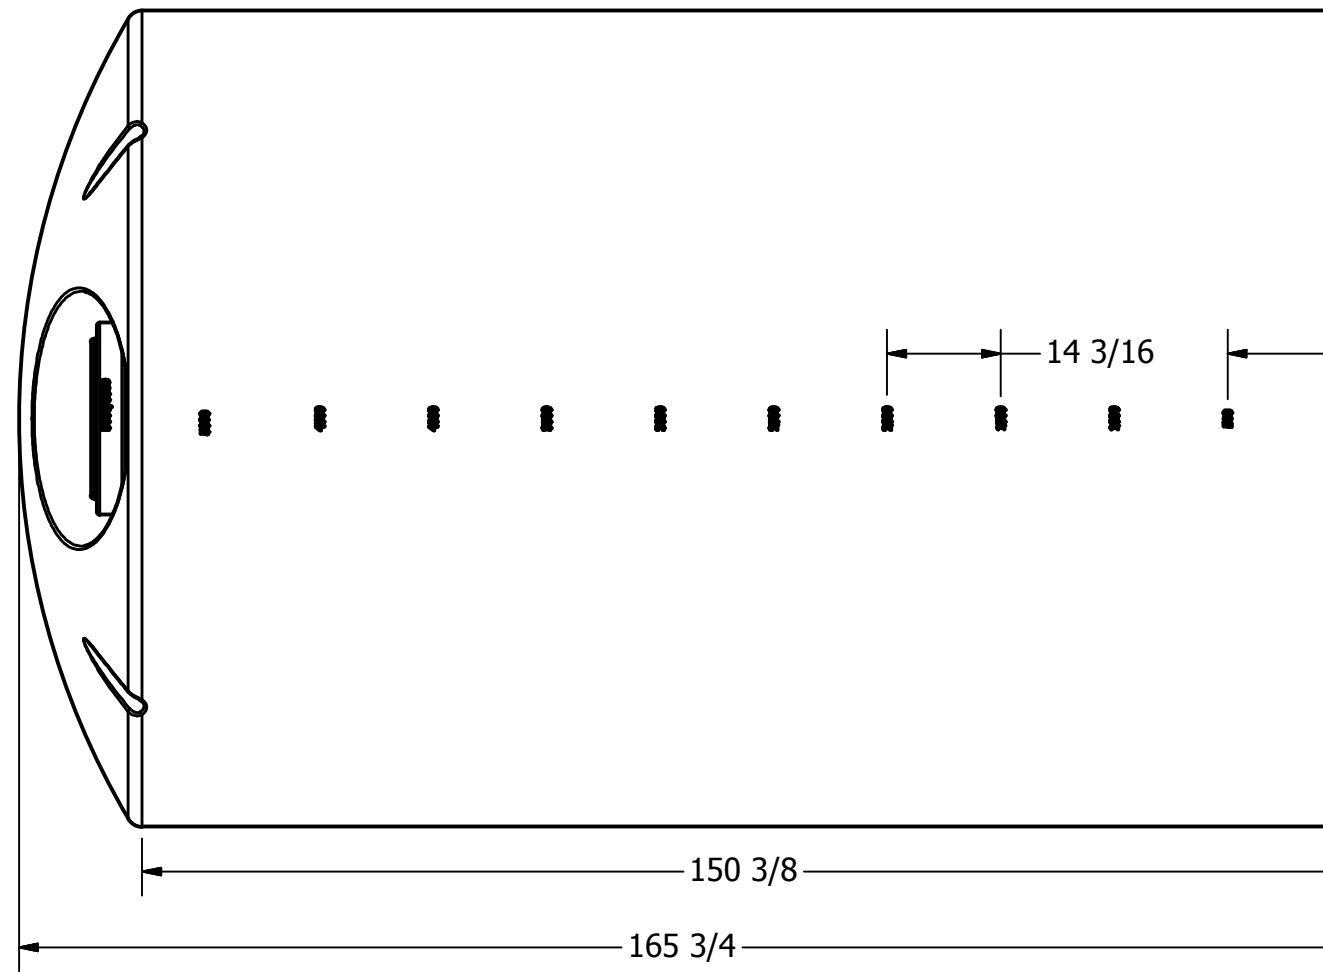

SECTION A-A  
SCALE 1/24

DRAWN Liv Oltean	9/26/2017	 NORWESCO, INC. SAINT BONIFACIUS, MN TITLE		
CHECKED				
QA				
MFG				
APPROVED		SIZE <b>B</b>	DWG NO	REV
		SCALE: 1/16	SHEET 1 OF 1	